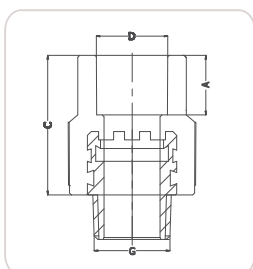

TAUR Złączka GZ

kod towaru	rozmiar	opakowanie zbiorcze	A	C	D	G
T57M1615	16x1/2"	50	14.4	36	16	1/2"
T57M2015	20x1/2"	50	15.4	38	20	1/2"
T57M2020	20x3/4"	50	15.4	39	20	3/4"
T57M2515	25x1/2"	50	16.8	39	25	1/2"
T57M2520	25x3/4"	50	16.8	40	25	3/4"
T57M2525	25x1"	50	16.8	41	25	1"
T57M3220	32x3/4"	25	18.7	44	32	3/4"
T57M3225	32x1"	25	18.7	43	32	1"
T57M4032	40x5/4"	15	22.1	48	40	5/4"
T57M5040	50x6/4"	10	24.5	55	50	6/4"
T57M6350	63x2"	5	29.1	60	63	2"
T57M7563	75x2 1/2"	5	30	70	75	2 1/2"
T57M9075	90x3"	2	33	85	90	3"
T57M9190	110x4"	1	41	102	110	4"