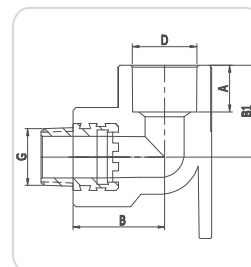

TAUR Kolano GZ z wieszakiem

kod towaru	rozmiar	opakowanie zbiorcze	A	B	D	G	B1
T56Z1615	16x1/2"	50	14.4	25.2	16	1/2"	31
T56Z2015	20x1/2"	50	15.4	30	20	1/2"	33.3
T56Z2515	25x1/2"	50	16.8	33	25	1/2"	34.3
T56Z2520	25x3/4"	50	18.7	34	25	3/4"	35