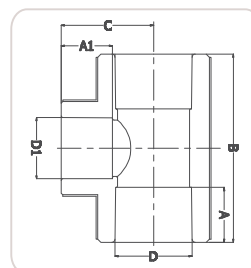

TAUR Trójnik redukcyjny

kod towaru	rozmiar	opakowanie zbiorcze	A	B	C	D	A1	D1
T532016	20 / 16	100	15.4	53	23	20	14.4	16
T532516	25 / 16	100	16.8	51	28	25	14.4	16
T532520	25 / 20	100	16.8	59	28.9	25	15.4	20
T533216	32 / 16	50	18.7	70	31	32	14.4	16
T533220	32 / 20	50	18.7	62	32.8	32	15.4	20
T533225	32 / 25	50	18.7	67	34.3	32	16.8	25
T534020	40 / 20	25	22.1	69.8	36.7	40	15.4	20
T534025	40 / 25	25	22.1	74.5	38.2	40	16.8	25
T534032	40 / 32	25	22.1	80	40.8	40	18.7	32
T535020	50 / 20	10	24.5	77.8	41.6	50	15.4	20
T535025	50 / 25	10	24.5	82.5	43.1	50	16.8	25
T535032	50 / 32	10	24.5	89.3	45.7	50	18.7	32
T535040	50 / 40	10	24.5	97	49.4	50	22.1	40
T536320	63 / 20	5	29.1	120	48.5	63	15.4	20
T536325	63 / 25	5	29.1	120	48.5	63	16.8	25
T536332	63 / 32	5	29.1	101	52	63	18.7	32
T536340	63 / 40	5	29.1	109	52	63	22.1	40
T536350	63 / 50	5	29.1	118	59.7	63	24.5	50
T537525	75 / 25	5	31	137	54.5	75	16.8	25
T537532	75 / 32	5	31	137	59	75	18.7	32
T537540	75 / 40	5	31	137	59	75	22.1	40
T537550	75 / 50	5	31	142	69	75	24.5	50
T537563	75 / 63	5	31	142	69	75	29.1	63
T539050	90 / 50	2	34	138	75	90	a	50
T539063	90 / 63	2	34	148	74	90	a	63
T539075	90 / 75	2	34	143	76	90	31	75
T539190	110 / 90	1	38	186	89	110	34	90